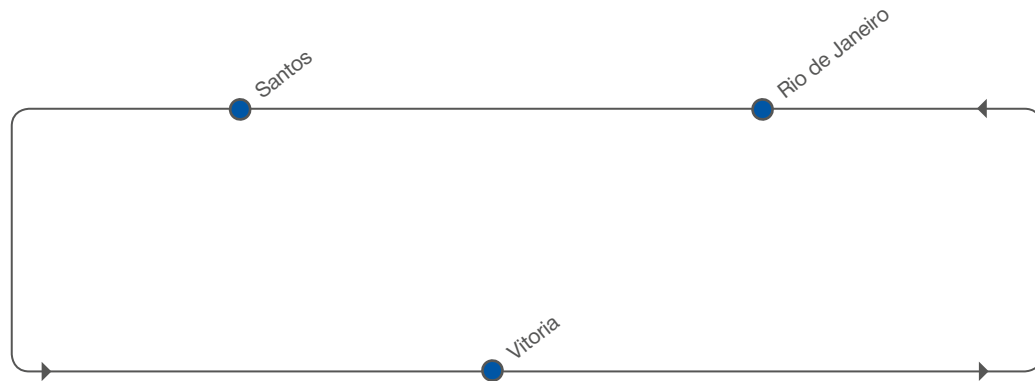

SERVICE HIGHLIGHTS

- Dedicated Vitoria and Rio de Janeiro service
- Fast connection via Santos to main Hamburg Süd liner network
- Complete terminal coverage in Santos

BRAZIL CABOTAGE SERVICE – Sling 4

[transit time in days]

TO \ FROM		Santos			Rio de Janeiro			Vitoria		
		Wed	Sat	Sun	Wed	Sat	Sun	Wed	Sat	Sun
Santos	Fri	–	1	2						
Rio de Janeiro	Sat	4	–	2						
Vitoria	Mon	2	5	–						

PORT ROTATION

RECEIVING / DELIVERY ADDRESSES

BRAZIL / Santos

Santos Brasil Left Bank
 V Santos Dumont
 11460-970 Guarujá
 Vicente de Carvalho
 São Paulo
 Brazil

BRAZIL / Santos

Embraport Left Bank
 Est particular da code SP
 11095-700 Santos
 Ilha Barnabé
 São Paulo
 Brazil

BRAZIL / Santos

Embraport Right Bank
 Est particular da code SP
 11095-650 Santos
 Almoa
 São Paulo
 Brazil

BRAZIL / Santos

Libra Terminal 1
 Av. Rio de Janeiro, s/n-
 20931-670 Rio de Janeiro
 Ponta do Caju
 Rio de Janeiro
 Brazil