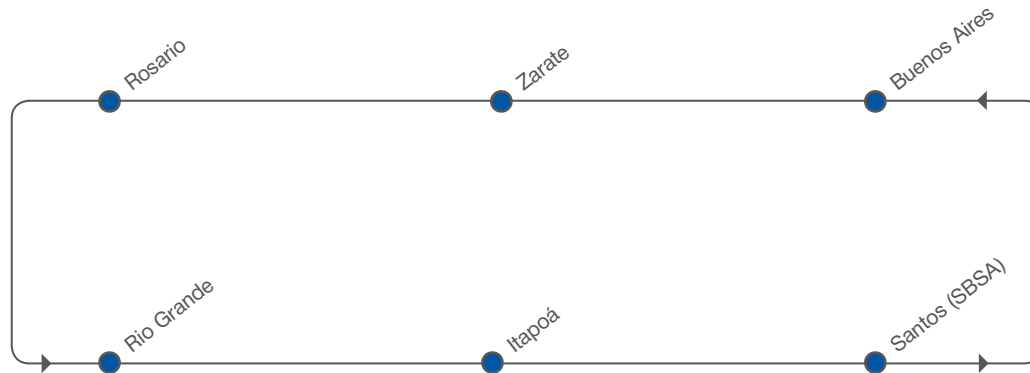

BRAZIL CABOTAGE SERVICE – Sling 3

[transit time in days]

NORTHBOUND

TO \ FROM		Zarate	Rosario	Rio Grande	Itapoá	Santos (SBSA)
		Mon	Wed	Sat	Mon	Tue
Buenos Aires	Sun	1	3	6	8	9
Zarate	Tue	-	1	4	6	7
Rosario	Thu	-	-	2	4	5

BRAZIL CABOTAGE SERVICE – Sling 3

[transit time in days]

SOUTHBOUND

TO \ FROM		Itapoá	Santos (SBSA)	Buenos Aires	Zarate	Rosario
		Mon	Tue	Sat	Mon	Wed
Rio Grande	Sun	1	2	6	8	10
Itapoá	Tue	-	1	4	6	8
Santos (SBSA)	Wed	-	-	3	5	7

PORT ROTATION

RECEIVING / DELIVERY ADDRESSES

ARGENTINA / Buenos Aires

Terminales Rio de la Plata
 Av. Ramon Castillo y
 Av. Commodore Py
 Puerto Nuevo
 Buenos Aires
 Argentina

ARGENTINA / Zarate

Terminal Zarate
 Felix Pagola 2671
 Zarate

BRAZIL / Santos

Santos Brasil S.A.
 (Tecon Terminal de Containeres)
 Via Santos Dumont s/n
 Vicente de Carvalho – Guarujá
 CEP 11.450-160
 SP – Brazil

URUGUAY / Rosario

Terminal Puerto Rosario