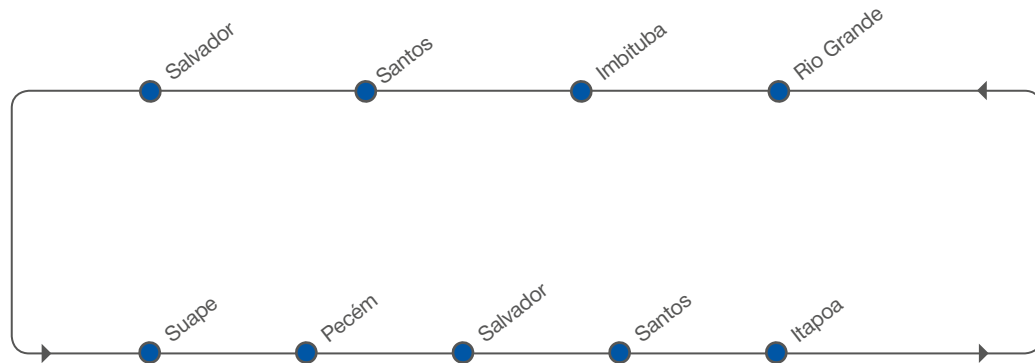

**SERVICE HIGHLIGHTS**

- Flexible service with weekly sailings
- Reliable connection between Santa Catarina and São Paulo to Pernambuco and Ceará

**BRAZIL CABOTAGE SERVICE – Sling 2**

[transit time in days]

NORTHBOUND

TO \ FROM		TO				
		Imbituba	Santos	Salvador	Suape	Pecém
Rio Grande	Mon	1	3	6	8	10
Imbituba	Wed	-	1	4	6	8
Santos	Thu	-	-	3	5	7
Salvador	Mon	-	-	-	1	3

**BRAZIL CABOTAGE SERVICE – Sling 2**

[transit time in days]

SOUTHBOUND

TO \ FROM		TO					
		Pecém	Salvador	Santos	Itapoá	Rio Grande	Imbituba
Suape	Wed	1	5	8	10	11	13
Pecém	Fri	-	3	6	8	9	11
Salvador	Mon	-	-	3	5	6	8
Santos	Thu	-	-	-	2	3	5
Itapoá	Sat	-	-	-	-	1	3

## PORT ROTATION