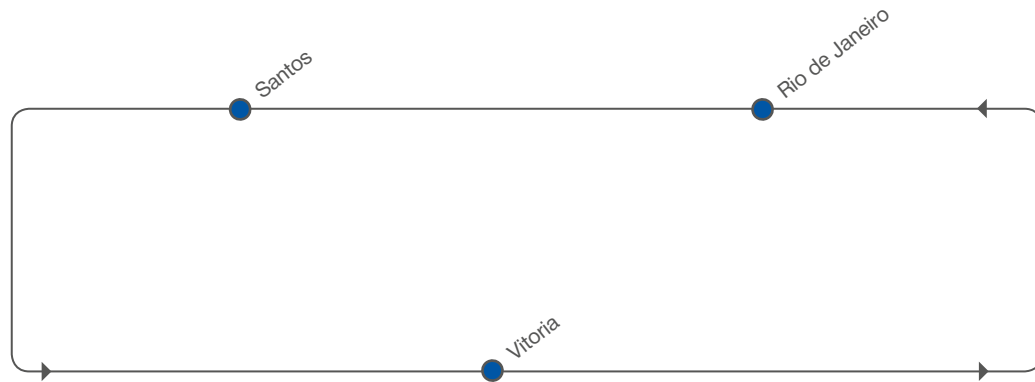

URUGUAY / Rosario

Terminal Puerto Rosario

SERVICE HIGHLIGHTS

- Dedicated Vitoria and Rio de Janeiro service
- Fast connection via Santos to main Hamburg Süd liner network
- Complete terminal coverage in Santos

BRAZIL CABOTAGE SERVICE – Sling 4

[transit time in days]

		TO		
		Santos	Rio de Janeiro	Vitoria
FROM		Wed	Sat	Sun
Santos	Fri	–	1	2
Rio de Janeiro	Sat	4	–	2
Vitoria	Mon	2	5	–

PORT ROTATION

RECEIVING / DELIVERY ADDRESSES