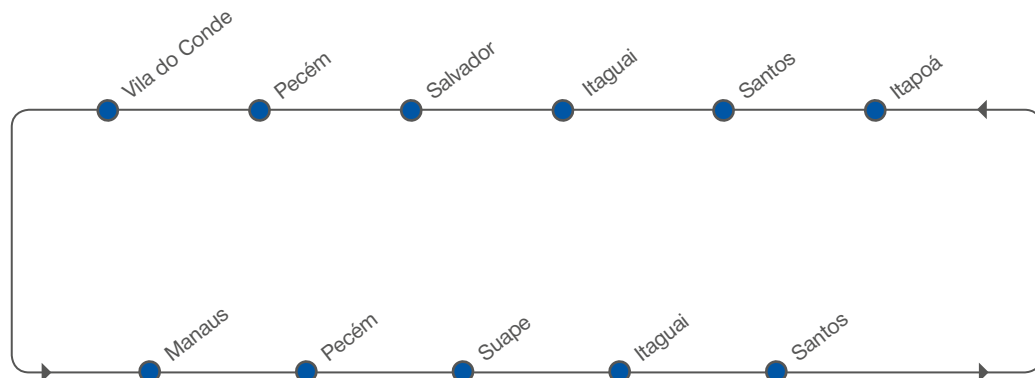

PORT ROTATION

RECEIVING / DELIVERY ADDRESSES

BRAZIL / Itapoá

Itapoá Terminais Portuários S.A.
Av. Beira mar 5, 2900
Itapoá – SC
CEP 89249-000
Brazil

BRAZIL / Itaguai

Sepetiba Tecon S.A.
Estrada da Ilha da Madeira s/n –
1º distrito
Itaguai
CEP 23821-420
RJ – Brazil

BRAZIL / Manaus

Chibatao
Av. Pres. Kennedy, 1850
Manaus
CEP 69074-000
AM – Brazil

OR

BRAZIL / Manaus

Empresa de Revitalizacao
do Porto de Manaus
Av. Vivaldo Lima, Nº 25
CEP 69005-420
Manaus – Amazonas
Brazil

BRAZIL / Pecém

TECER – Terminais Portuários Ceará
Esplanada do Pecém, s/n -
Bloco B – Sala 02
CEP 62674-000 -
Sao Goncalo do Amarante
Ceará – Brazil
CE – Brazil

BRAZIL / Santos

Santos Brasil S.A.
(Tecon Terminal de Containeres)
Via Santos Dumont s/n
Vicente de Carvalho – Guarujá
CEP 11.450-160
SP – Brazil

BRAZIL / Suape

Tecon Suape Comp.
Ind.Portuario de Suape
Av. Portuaria, s/n – Porto de Suape
Ipojuca
CEP 55590-972
PE – Brazil