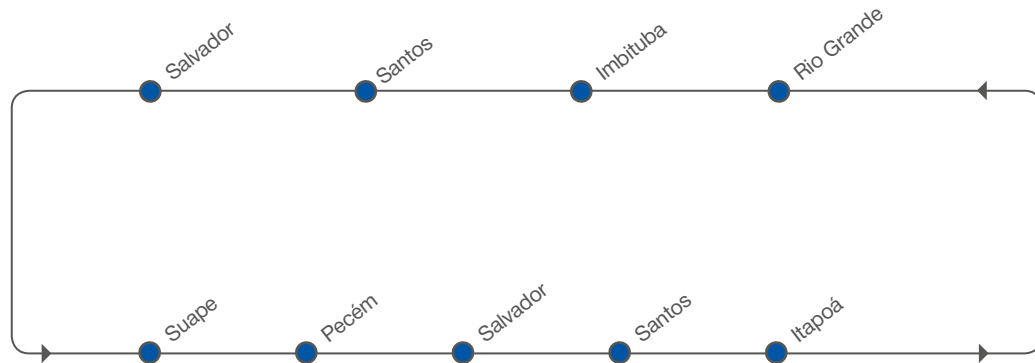

PORT ROTATION

RECEIVING / DELIVERY ADDRESSES

BRAZIL / Itapoá

Itapoá Terminais Portuários S.A.
Av. Beira mar 5, 2900
Itapoá – SC
CEP 89249-000
Brazil

BRAZIL / Santos

Santos Brasil Left Bank
V Santos Dumont
11460-970 Guarujá
Vicente de Carvalho
São Paulo
Brazil

BRAZIL / Pecém

APMT Pecém
Esp do Pecém, Bloco B Sala 4
62674-000 Sao Goncalo do Amarante
Ceara
Pecém
Brazil

BRAZIL / Imbituba

Santos Brasil S.A.
Av. Getúlio Vargas, s/n
Imbituba
CEP 88780-000
SC – Brazil

BRAZIL / Suape

Tecon Suape SA
Portuaria
Distrito de Suape
55590-000 Ipojuca
PE – Brazil

BRAZIL / Santos

BTP Right Bank
Av. Engenheiro Augusto Baratap
11095-650 Santos
Alemoa
São Paulo
Brazil

BRAZIL / Salvador

Tecon Salvador S.A.
Av. Engenheiro Oscar Pontes, 97
Salvador, CEP 40640-130
BA – Brazil

BRAZIL / Rio Grande

TECON Rio Grande S.A.
Av. Almirante Maximiano
Fonseca, 201
Rio Grande
CEP 96204-040
RS – Brazil