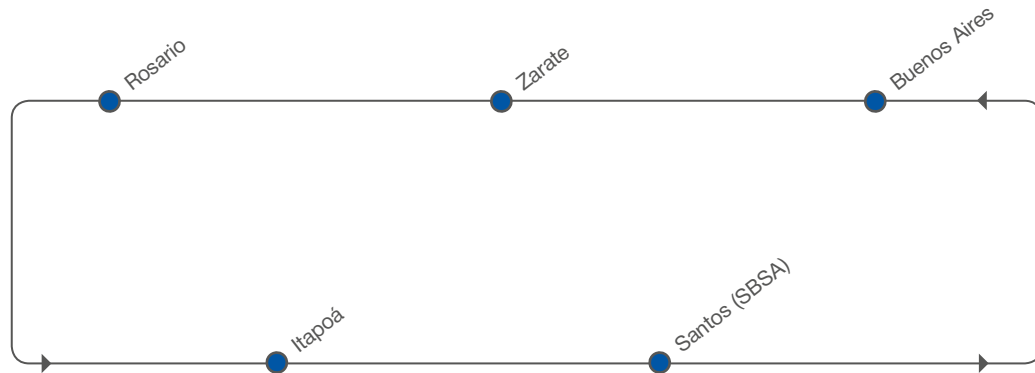

BRAZIL CABOTAGE SERVICE – Sling 3
[transit time in days]

NORTHBOUND

TO \ FROM		TO			
		Zarate	Rosario	Itapoá	Santos (SBSA)
Buenos Aires	Sun	1	3	7	8
Zarate	Tue	-	1	5	6
Rosario	Thu	-	-	3	4

BRAZIL CABOTAGE SERVICE – Sling 3
[transit time in days]

SOUTHBOUND

TO \ FROM		TO				
		Itapoá	Santos (SBSA)	Buenos Aires	Zarate	Rosario
Itapoá	Tue	-	1	5	7	9
Santos (SBSA)	Wed	-	-	4	6	8

PORT ROTATION

RECEIVING / DELIVERY ADDRESSES

ARGENTINA / Buenos Aires

Terminales Rio de la Plata
Av. Ramon Castillo y
Av. Commodore Py
Puerto Nuevo
Buenos Aires
Argentina

URUGUAY / Rosario

Terminal Puerto Rosario

SERVICE HIGHLIGHTS

- Dedicated Vitoria and Rio de Janeiro service
- Fast connection via Santos to main Hamburg Süd liner network
- Complete terminal coverage in Santos

*three times a month **fortnightly

SOUTH AMERICA WEST COAST – SOUTH AMERICA EAST COAST

[transit time in days]

EASTBOUND

TO \ FROM		TO					
		Puerto Madryn***	Bahia Blanca	Itapoá	Rio de Janeiro	Santos	Rio Grande
Callao	Sat	25	27	33	35	37	41
Guayaquil	Wed	21	23	29	31	33	37
Arica	Tue	15	13	23	25	27	31
Antofagasta*	Thu	13	15	21	23	25	29
San Antonio	Tue	8	10	16	18	20	24
San Vicente**	Thu	–	8	14	16	18	22
Puerto Madryn***	Thu	–	–	7	9	11	15
Bahia Blanca	Sun	–	–	4	6	8	12