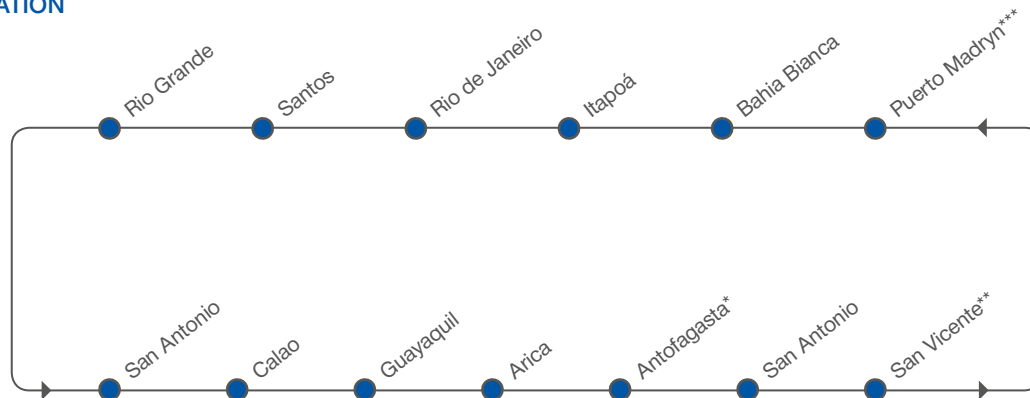

EASTBOUND SERVICE HIGHLIGHTS

- Extensive West Coast port coverage
- Fast and direct connection to South America East Coast
- Regular, reliable connections to all ports via dedicated Hamburg Süd cabotage network

SOUTH AMERICA EAST COAST – SOUTH AMERICA WEST COAST

[transit time in days]

WESTBOUND

TO \ FROM		TO					
		San Antonio	Callao	Guayaquil	Arica	Antofagasta*	San Vicente**
Itapoá	Fri	16	21	25	30	33	40
Rio de Janeiro	Sun	14	19	23	28	31	38
Santos	Tue	12	17	21	26	29	36
Rio Grande	Fri	9	14	18	23	26	33
San Antonio	Mon	–	4	8	13	16	23

*three times a month **fortnightly

SOUTH AMERICA WEST COAST – SOUTH AMERICA EAST COAST

[transit time in days]

EASTBOUND

TO \ FROM		TO					
		Puerto Madryn***	Bahia Blanca	Itapoá	Rio de Janeiro	Santos	Rio Grande
Callao	Sat	25	27	33	35	37	41
Guayaquil	Wed	21	23	29	31	33	37
Arica	Tue	15	13	23	25	27	31
Antofagasta*	Thu	13	15	21	23	25	29
San Antonio	Tue	8	10	16	18	20	24
San Vicente**	Thu	–	8	14	16	18	22
Puerto Madryn***	Thu	–	–	7	9	11	15
Bahia Blanca	Sun	–	–	4	6	8	12

*three times a month **fortnightly ***alternating

PORT ROTATION

* three times in a month
 ** fortnightly
 *** alternating

RECEIVING / DELIVERY ADDRESSES

ARGENTINA / Bahia Blanca

Terminal de Servicios Portuarios
 Patagonia Norte S.A.
 Av. Colectividades s/n
 Puerto de Bahia Blanca
 ZIP 8103 Pcia de Buenos Aires
 Rep. Argentina