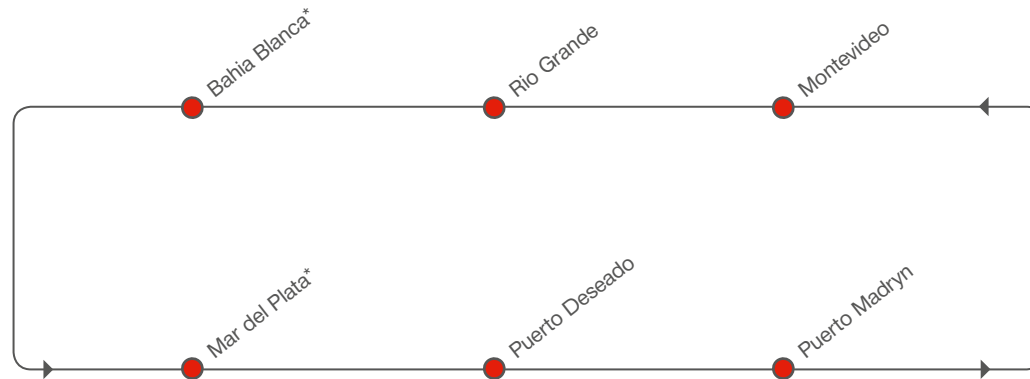

PORT ROTATION

*Bi-weekly

RECEIVING / DELIVERY ADDRESSES

ARGENTINA / Puerto Deseado
MURCHISON ESTIBAJES –
Pueyrredon 435. Pto Deseado
PUERTO : Unidad Ejecutora de
Portuaria de Santa Cruz
España, s/n
9050 Puerto Deseado
Argentina

ARGENTINA / Puerto Madryn
Muelle Almirante Storni
(Public Terminal)
Puerto Madryn
Muelle Almirante Storni, s/n
9120 Puerto Madryn
Argentina

ARGENTINA / Bahia Blanca
Terminal de Servicios Portuarios
Patagonia Norte S.A.
Av. Colectividades s/n
Puerto de Bahia Blanca
ZIP 8103 Pcia de Buenos Aires
Rep. Argentina

ARGENTINA / Mar del Plata
Cootraport LTDA
El Cano 3447
B7603GZG Mar del Plata
Buenos Aires
Rep. Argentina

BRAZIL / Rio Grande
TECON Rio Grande S.A.
Av. Almirante Maximiano
Fonseca, 201
Rio Grande
CEP 96204-040
RS – Brazil