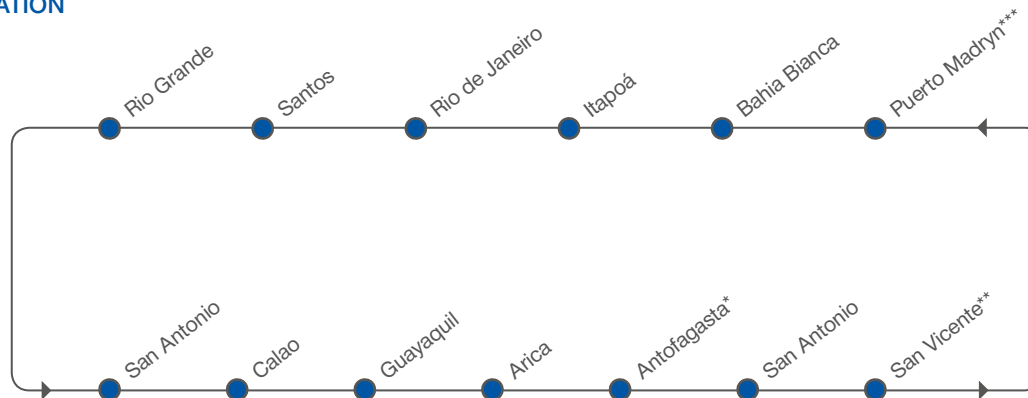

PORT ROTATION

* three times in a month
** fortnightly
*** alternating

RECEIVING / DELIVERY ADDRESSES

ARGENTINA / Bahia Blanca
Terminal de Servicios Portuarios
Patagonia Norte S.A.
Av. Colectividades s/n
Puerto de Bahia Blanca
ZIP 8103 Pcia de Buenos Aires
Rep. Argentina

ARGENTINA / Puerto Madryn
Muelle Almirante Storni
(Public Terminal), Puerto Madryn
Muelle Almirante Storni, s/n
9120 Puerto Madryn
Argentina

BRAZIL / Itaguaí
Sepetiba Tecon S.A.
Estrada da Ilha da Madeira s/n –
1° distrito
Itaguaí
CEP 23821-420
RJ – Brazil

BRAZIL / Itapoá
Itapoá Terminais Portuários S.A.
Av. Beira mar 5, 2900
Itapoá – SC
CEP 89249-000, Brazil

BRAZIL / Rio de Janeiro
Libra Terminais S.A.

BRAZIL / Rio Grande
TECON Rio Grande S.A.
Av. Almirante Maximiano
Fonseca, 201, Rio Grande
CEP 96204-040, RS – Brazil

BRAZIL / Santos
RODRIMAR S.A., Transp.,
Equip. Ind. e Arm. Grs.
Terminal Saboó – Porto de Santos
Avenida Engenheiro Antonio Alves
Freire, s/n, CEP 11013-250
SP – Brazil

CHILE / Antofagasta
ANTOFAGASTA TERMINAL
INTERNACIONAL S.A.
M.A. Matta 1839 – Ofic. 702
Antofagasta

CHILE / Arica
Terminal Puerto Arica
Avda. Maximo Lira 389
Arica

CHILE / San Antonio
San Antonio
Terminal Internacional S.A.
Avda. Ramon Barros Luco 1613 Piso
13, San Antonio, Chile

CHILE / San Vicente
San Vicente
Terminal Internacional S.A.
Avda. Latorre 1590,
Talcahuano, Chile

ECUADOR / Guayaquil
Contecon S.A.
Avda. de la Marina –
Libert. Simon Bolivar
Guayaquil, Ecuador

PERU / Callao
Empresa Nacional de Puertos
Av. Contralmirante Raygada 111
Callao, Peru
Stevedor:
Cosmos Agencia Maritima S.A.
Mariscal Miller 450 Piso 9
Callao 1, Peru