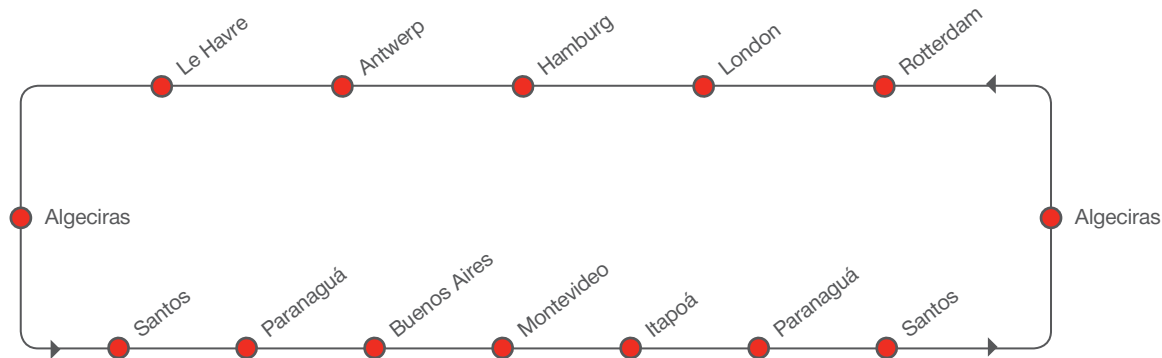

NORTHBOUND SERVICE HIGHLIGHTS

- Fastest transit times from the River Plate area, Uruguay, and key Brazil ports to North Europe
- State-of-the-art container vessels and reefer container fleet
- Excellent connection to the Hamburg Süd network via Algeciras

EUROPE – SOUTH AMERICA EAST COAST / Sling 1

[transit time in days]

SOUTHBOUND

TO \ FROM		Santos	Paranaguá	Buenos Aires	Montevideo	Itapoá
		Fri	Sun	Wed	Sat	Tue
Rotterdam	Thu	22	24	27	30	33
London	Fri	21	23	24	29	32
Hamburg	Mon	18	20	23	26	29
Antwerp	Thu	15	17	20	23	26
Le Havre	Fri	14	16	19	22	25
Algeciras	Tue	10	12	15	18	21

SOUTH AMERICA EAST COAST / MOROCCO – EUROPE / Sling 1

[transit time in days]

NORTHBOUND

TO \ FROM		Algeciras	Rotterdam	London	Hamburg	Antwerp	Le Havre
		Sat	Wed	Fri	Sat	Tue	Thu
Buenos Aires	Fri	22	26	28	29	32	34
Montevideo	Sun	20	24	26	27	30	32
Itapoá	Wed	17	21	23	24	27	29
Paranaguá	Thu	15	18	20	21	24	26
Santos	Sun	13	17	19	20	23	25

PORT ROTATION

RECEIVING / DELIVERY ADDRESSES

ARGENTINA / Buenos Aires

Terminales Rio de la Plata
Av. Ramon Castillo y
Av. Commodore Py
Puerto Nuevo, Buenos Aires
Argentina

BELGIUM / Antwerp

Antwerp Gateway NV
(Deurganckdock)
Kaai 1700, Antwerp